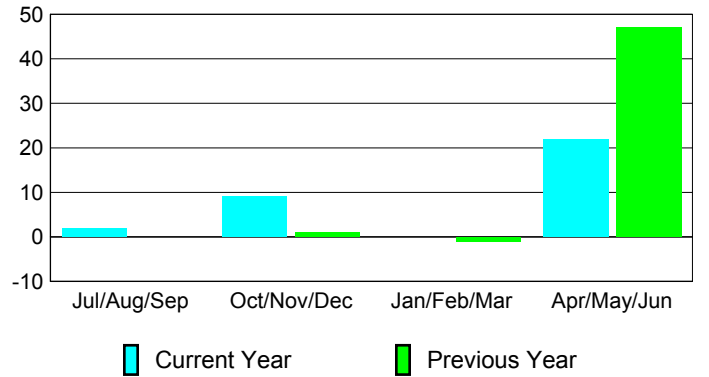

Membership Results 2008-2009

Goal, New, Dropped, Gain/Loss

Comparison of Club Gain/Loss

Current Year Compared to the Previous Year

Comparison of Membership Gain/Loss

Current Year Compared to the Previous Year

YTD Status Quo Clubs 2008-2009

Status Quo Clubs Compared to Status Quo Members

Gender Comparison 2008-2009

Jul/Aug/Sep

Oct/Nov/Dec

Jan/Feb/Mar

Apr/May/June

Male