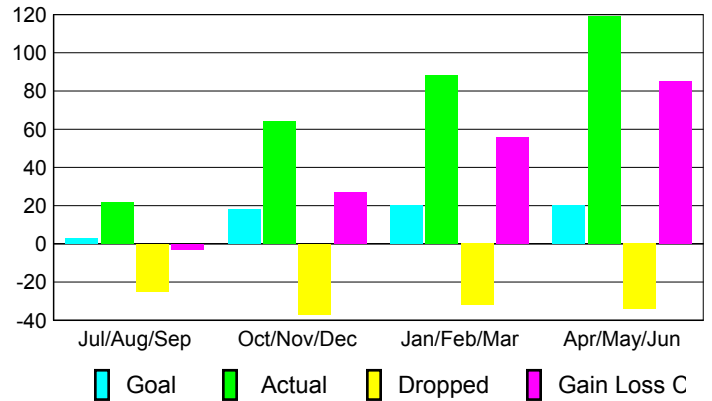

Membership Results 2008-2009

Goal, New, Dropped, Gain/Loss

Comparison of Membership Gain/Loss

Current Year Compared to the Previous Year