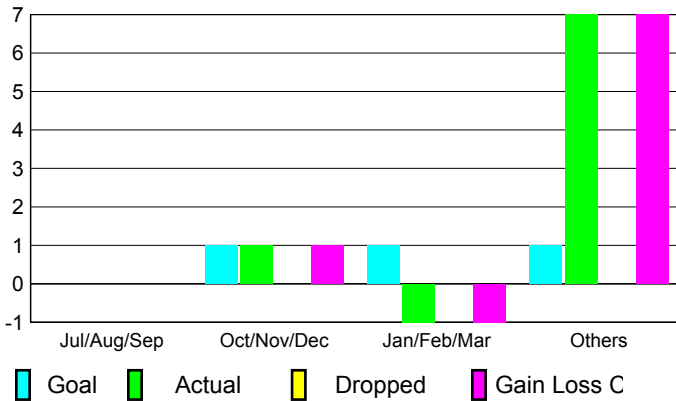

2008-2009 GMT Quarterly Report for District (or Undistricted) **District 102 W**

GMT: **Horst P Kirchgatterer**

Location: **SWITZERLAND**

GMT CA: **4**

CLUBS

Club Results 2008-2009

Clubs 2007-2008

Month	New Club Goal	Actual New Clubs	Actual Dropped Clubs	Gain/Loss of Clubs	Gain/Loss of Clubs
Jul/Aug/Sep	0	0	0	0	0
Oct/Nov/Dec	1	1	0	1	0
Jan/Feb/Mar	1	-1	0	-1	0
Apr/May/Jun	1	7	0	7	1
Totals	3	7	0	7	1

Club Results 2008-2009

Goal, New, Dropped, Gain/Loss

Comparison of Club Gain/Loss

Current Year Compared to the Previous Year

YTD Status Quo Clubs 2008-2009

Status Quo Clubs Compared to Status Quo Members

MEMBERSHIP

Membership Results 2008-2009

Membership 2007-2008

Month	Net Memb Goal	Actual New Memb	Actual Dropped Memb	Gain/Loss of Memb	Gain/Loss of Memb
Jul/Aug/Sep	3	22	-25	-3	3
Oct/Nov/Dec	18	64	-37	27	-8
Jan/Feb/Mar	20	88	-32	56	25
Apr/May/Jun	20	119	-34	85	31
Totals	61	293	-128	165	51

Club Results 2008-2009

Clubs 2007-2008

Month	New Club Goal	Actual New Clubs	Actual Dropped Clubs	Gain/Loss of Clubs	Gain/Loss of Clubs
Jul/Aug/Sep	0	1	0	1	1
Oct/Nov/Dec	2	0	0	0	2
Jan/Feb/Mar	0	-1	0	-1	0
Apr/May/June	1	2	-1	1	1
Totals	3	2	-1	1	4