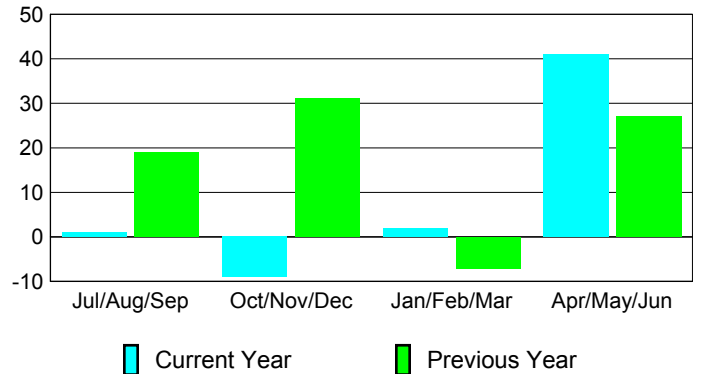

Membership Results 2008-2009

Membership 2007-2008

Month	Net Memb Goal	Actual New Memb	Actual Dropped Memb	Gain/Loss of Memb	Gain/Loss of Memb
Jul/Aug/Sep	0	16	-15	1	19
Oct/Nov/Dec	0	15	-24	-9	31
Jan/Feb/Mar	0	19	-17	2	-7
Apr/May/June	134	47	-6	41	27
Totals	134	97	-62	35	70

Membership Results 2008-2009

Goal, New, Dropped, Gain/Loss

Comparison of Membership Gain/Loss

Current Year Compared to the Previous Year

Gender Comparison 2008-2009

Jul/Aug/Sep

Oct/Nov/Dec

Jan/Feb/Mar

Apr/May/June

Male

Female