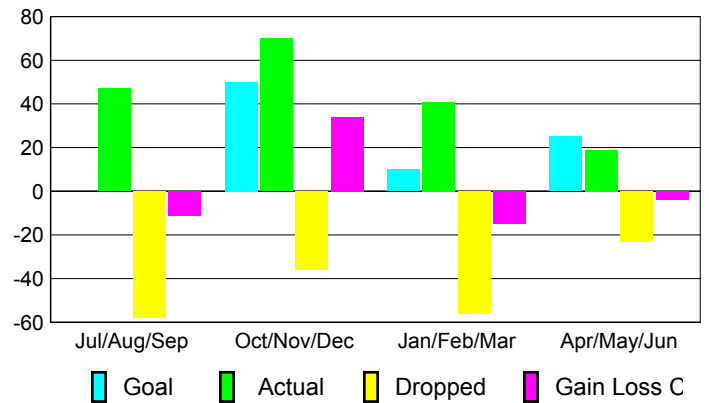

Membership Results 2008-2009

Goal, New, Dropped, Gain/Loss

Comparison of Membership Gain/Loss

Current Year Compared to the Previous Year