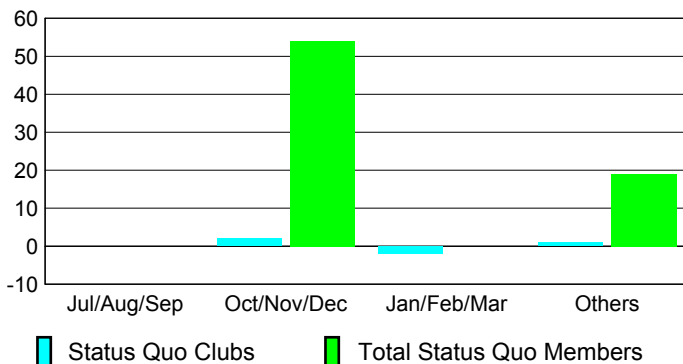

Club Results 2008-2009

Clubs 2007-2008

Month	New Club Goal	Actual New Clubs	Actual Dropped Clubs	Gain/Loss of Clubs	Gain/Loss of Clubs
Jul/Aug/Sep	0	1	0	1	1
Oct/Nov/Dec	2	0	0	0	2
Jan/Feb/Mar	0	-1	0	-1	0
Apr/May/June	1	2	-1	1	1
Totals	3	2	-1	1	4

Club Results 2008-2009

Goal, New, Dropped, Gain/Loss

Comparison of Club Gain/Loss

Current Year Compared to the Previous Year

YTD Status Quo Clubs 2008-2009

Status Quo Clubs Compared to Status Quo Members

MEMBERSHIP

Membership Results 2008-2009

Membership 2007-2008

Month	Net Memb Goal	Actual New Memb	Actual Dropped Memb	Gain/Loss of Memb	Gain/Loss of Memb
Jul/Aug/Sep	0	47	-58	-11	69
Oct/Nov/Dec	50	70	-36	34	30
Jan/Feb/Mar	10	41	-56	-15	-6
Apr/May/June	25	19	-23	-4	-2
Totals	85	177	-173	4	91