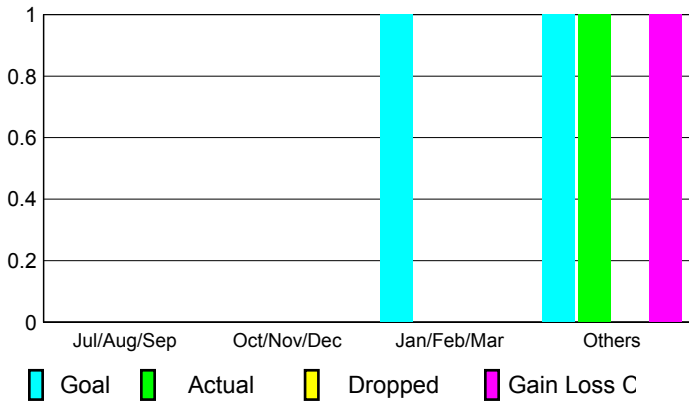

2008-2009 GMT Quarterly Report for District (or Undistricted) **District 102 E**

GMT: **Horst P Kirchgatterer**

Location: **Multiple**

GMT CA: **4**

CLUBS

Club Results 2008-2009

Clubs 2007-2008

Month	New Club Goal	Actual New Clubs	Actual Dropped Clubs	Gain/Loss of Clubs	Gain/Loss of Clubs
Jul/Aug/Sep	0	0	0	0	0
Oct/Nov/Dec	0	0	0	0	0
Jan/Feb/Mar	1	0	0	0	0
Apr/May/June	1	1	0	1	1
Totals	2	1	0	1	1

Club Results 2008-2009

Goal, New, Dropped, Gain/Loss

MEMBERSHIP

Membership Results 2008-2009

Membership 2007-2008

Month	Net Memb Goal	Actual New Memb	Actual Dropped Memb	Gain/Loss of Memb	Gain/Loss of Memb
Jul/Aug/Sep	5	20	-18	2	0
Oct/Nov/Dec	5	37	-28	9	1
Jan/Feb/Mar	25	26	-26	0	-1
Apr/May/June	25	45	-23	22	47
Totals	60	128	-95	33	47