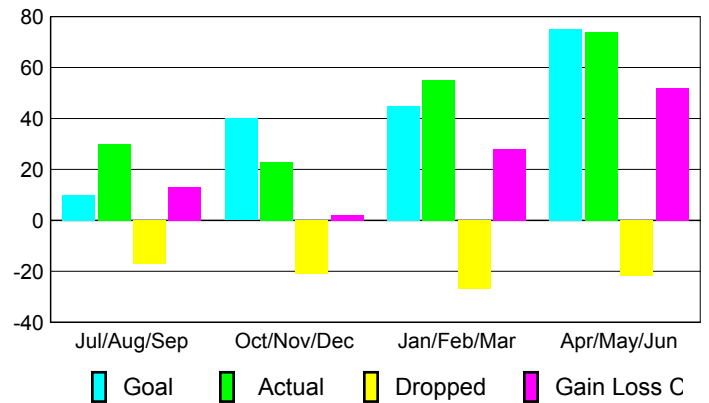

Membership Results 2008-2009

Goal, New, Dropped, Gain/Loss

Comparison of Membership Gain/Loss

Current Year Compared to the Previous Year