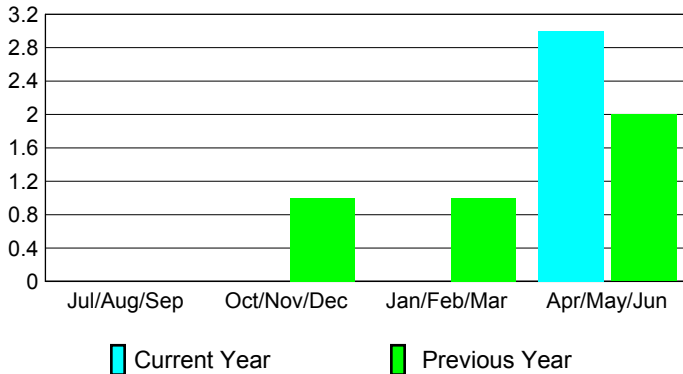

2008-2009 GMT Quarterly Report for District (or Undistricted) District 114 W

GMT: **Horst P Kirchgatterer**

Location: **AUSTRIA**

GMT CA: **4**

CLUBS

Club Results 2008-2009

Clubs 2007-2008

Month	New Club Goal	Actual New Clubs	Actual Dropped Clubs	Gain/Loss of Clubs	Gain/Loss of Clubs
Jul/Aug/Sep	0	0	0	0	0
Oct/Nov/Dec	1	0	0	0	1
Jan/Feb/Mar	1	0	0	0	1
Apr/May/Jun	2	3	0	3	2
Totals	4	3	0	3	4

Club Results 2008-2009

Goal, New, Dropped, Gain/Loss

Comparison of Club Gain/Loss

Current Year Compared to the Previous Year

YTD Status Quo Clubs 2008-2009

Status Quo Clubs Compared to Status Quo Members

MEMBERSHIP

Membership Results 2008-2009

Membership 2007-2008

Month	Net Memb Goal	Actual New Memb	Actual Dropped Memb	Gain/Loss of Memb	Gain/Loss of Memb
Jul/Aug/Sep	10	30	-17	13	25
Oct/Nov/Dec	40	23	-21	2	29
Jan/Feb/Mar	45	55	-27	28	22
Apr/May/Jun	75	74	-22	52	42
Totals	170	182	-87	95	118

Membership Results 2008-2009

Goal, New, Dropped, Gain/Loss

Comparison of Membership Gain/Loss

Current Year Compared to the Previous Year

Gender Comparison 2008-2009

Jul/Aug/Sep

Oct/Nov/Dec

Jan/Feb/Mar

Apr/May/Jun

Male

Female