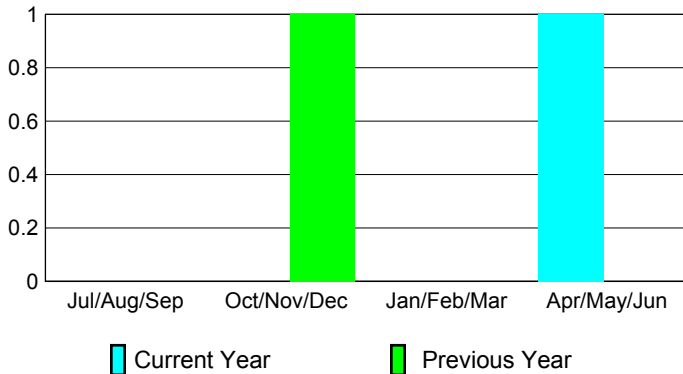

2008-2009 GMT Quarterly Report for District (or Undistricted) District 114 M

GMT: **Horst P Kirchgatterer**

Location: **AUSTRIA**

GMT CA: **4**

CLUBS

Club Results 2008-2009

Clubs 2007-2008

Month	New Club Goal	Actual New Clubs	Actual Dropped Clubs	Gain/Loss of Clubs	Gain/Loss of Clubs
Jul/Aug/Sep	0	0	0	0	0
Oct/Nov/Dec	0	0	0	0	1
Jan/Feb/Mar	0	0	0	0	0
Apr/May/June	3	1	0	1	0
Totals	3	1	0	1	1

Club Results 2008-2009

Goal, New, Dropped, Gain/Loss

Comparison of Club Gain/Loss

Current Year Compared to the Previous Year

YTD Status Quo Clubs 2008-2009

Status Quo Clubs Compared to Status Quo Members

MEMBERSHIP

Membership Results 2008-2009

Membership 2007-2008

Month	Net Memb Goal	Actual New Memb	Actual Dropped Memb	Gain/Loss of Memb	Gain/Loss of Memb
Jul/Aug/Sep	0	16	-15	1	19
Oct/Nov/Dec	0	15	-24	-9	31
Jan/Feb/Mar	0	19	-17	2	-7
Apr/May/June	134	47	-6	41	27
Totals	134	97	-62	35	70

Membership Results 2008-2009

Goal, New, Dropped, Gain/Loss

Comparison of Membership Gain/Loss

Current Year Compared to the Previous Year

Gender Comparison 2008-2009

Jul/Aug/Sep

Oct/Nov/Dec

Jan/Feb/Mar

Apr/May/June

Male

Female