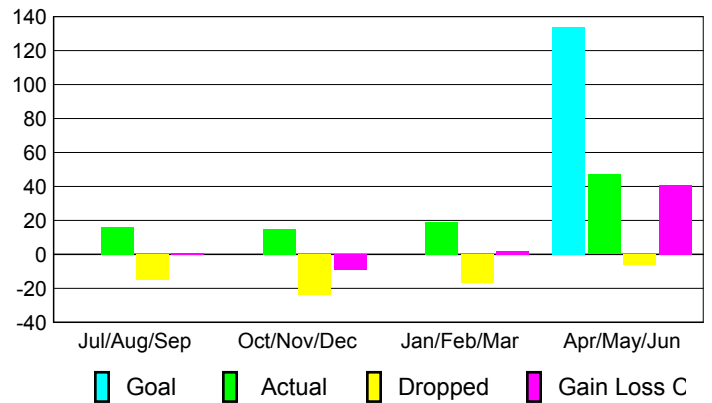

Membership Results 2008-2009

Goal, New, Dropped, Gain/Loss

Comparison of Membership Gain/Loss

Current Year Compared to the Previous Year