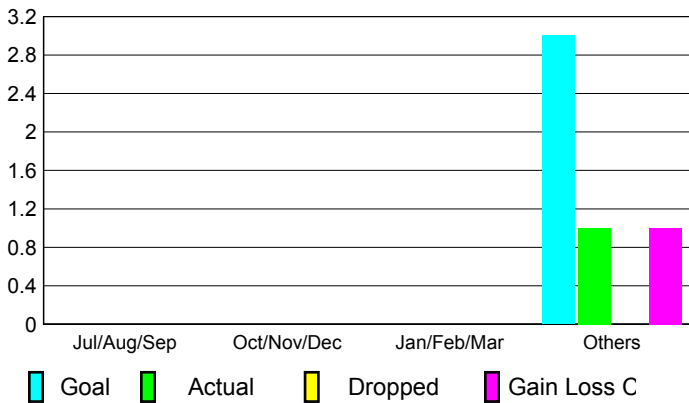

2008-2009 GMT Quarterly Report for District (or Undistricted) District 114 M

GMT: **Horst P Kirchgatterer**

Location: **AUSTRIA**

GMT CA: **4**

CLUBS

Club Results 2008-2009

Clubs 2007-2008

Month	New Club Goal	Actual New Clubs	Actual Dropped Clubs	Gain/Loss of Clubs	Gain/Loss of Clubs
Jul/Aug/Sep	0	0	0	0	0
Oct/Nov/Dec	0	0	0	0	1
Jan/Feb/Mar	0	0	0	0	0
Apr/May/June	3	1	0	1	0
Totals	3	1	0	1	1

Club Results 2008-2009

Goal, New, Dropped, Gain/Loss

Comparison of Club Gain/Loss

Current Year Compared to the Previous Year