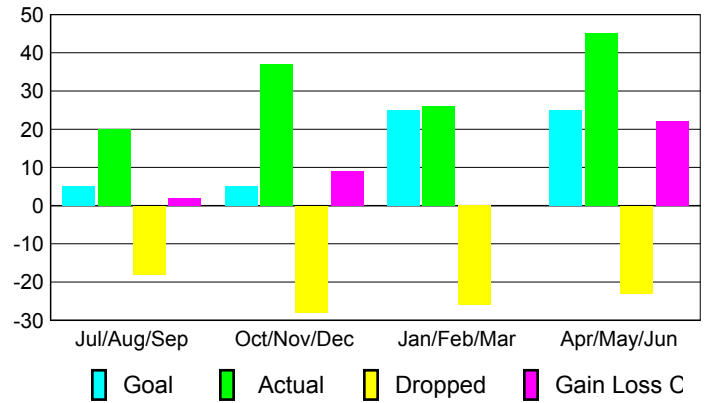

Club Results 2008-2009

Clubs 2007-2008

Month	New Club Goal	Actual New Clubs	Actual Dropped Clubs	Gain/Loss of Clubs	Gain/Loss of Clubs
Jul/Aug/Sep	0	0	0	0	0
Oct/Nov/Dec	0	0	0	0	0
Jan/Feb/Mar	1	0	0	0	0
Apr/May/June	1	1	0	1	1
Totals	2	1	0	1	1

Club Results 2008-2009

Goal, New, Dropped, Gain/Loss

MEMBERSHIP

Membership Results 2008-2009

Membership 2007-2008

Month	Net Memb Goal	Actual New Memb	Actual Dropped Memb	Gain/Loss of Memb	Gain/Loss of Memb
Jul/Aug/Sep	5	20	-18	2	0
Oct/Nov/Dec	5	37	-28	9	1
Jan/Feb/Mar	25	26	-26	0	-1
Apr/May/June	25	45	-23	22	47
Totals	60	128	-95	33	47

Membership Results 2008-2009

Goal, New, Dropped, Gain/Loss

Comparison of Club Gain/Loss

Current Year Compared to the Previous Year

Comparison of Membership Gain/Loss

Current Year Compared to the Previous Year

YTD Status Quo Clubs 2008-2009

Status Quo Clubs Compared to Status Quo Members

Gender Comparison 2008-2009

Jul/Aug/Sep

Oct/Nov/Dec

Jan/Feb/Mar

Apr/May/June

Male