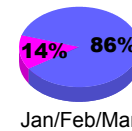

Gender Comparison 2008-2009