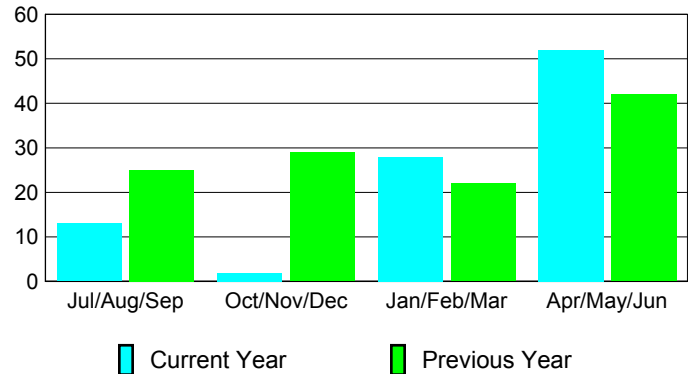

Club Results 2008-2009

Goal, New, Dropped, Gain/Loss

Comparison of Club Gain/Loss

Current Year Compared to the Previous Year

YTD Status Quo Clubs 2008-2009

Status Quo Clubs Compared to Status Quo Members

MEMBERSHIP

Membership Results 2008-2009

Membership 2007-2008

Month	Net Memb Goal	Actual New Memb	Actual Dropped Memb	Gain/Loss of Memb	Gain/Loss of Memb
Jul/Aug/Sep	10	30	-17	13	25
Oct/Nov/Dec	40	23	-21	2	29
Jan/Feb/Mar	45	55	-27	28	22
Apr/May/Jun	75	74	-22	52	42
Totals	170	182	-87	95	118

Membership Results 2008-2009

Goal, New, Dropped, Gain/Loss

Comparison of Membership Gain/Loss

Current Year Compared to the Previous Year

Gender Comparison 2008-2009

Jul/Aug/Sep

Oct/Nov/Dec

Jan/Feb/Mar