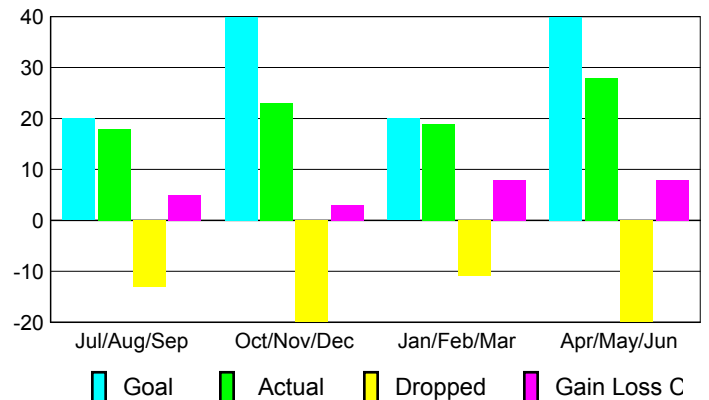

Membership Results 2008-2009

Goal, New, Dropped, Gain/Loss

Comparison of Membership Gain/Loss

Current Year Compared to the Previous Year