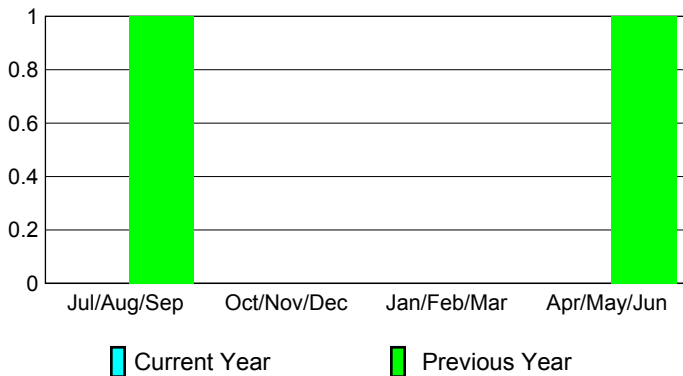

2008-2009 GMT Quarterly Report for District (or Undistricted) District 102 C

GMT: **Horst P Kirchgatterer**

Location: **SWITZERLAND**

GMT CA: **4**

CLUBS

Club Results 2008-2009

Clubs 2007-2008

Month	New Club Goal	Actual New Clubs	Actual Dropped Clubs	Gain/Loss of Clubs	Gain/Loss of Clubs
Jul/Aug/Sep	0	0	0	0	1
Oct/Nov/Dec	1	0	0	0	0
Jan/Feb/Mar	0	0	0	0	0
Apr/May/June	1	0	0	0	1
Totals	2	0	0	0	2

Club Results 2008-2009

Goal, New, Dropped, Gain/Loss

Comparison of Club Gain/Loss

Current Year Compared to the Previous Year

YTD Status Quo Clubs 2008-2009

Status Quo Clubs Compared to Status Quo Members

MEMBERSHIP

Membership Results 2008-2009

Membership 2007-2008

Month	Net Memb Goal	Actual New Memb	Actual Dropped Memb	Gain/Loss of Memb	Gain/Loss of Memb
Jul/Aug/Sep	20	18	-13	5	5
Oct/Nov/Dec	40	23	-20	3	16
Jan/Feb/Mar	20	19	-11	8	3
Apr/May/June	40	28	-20	8	29
Totals	120	88	-64	24	53

Membership Results 2008-2009

Goal, New, Dropped, Gain/Loss

Comparison of Membership Gain/Loss

Current Year Compared to the Previous Year

Gender Comparison 2008-2009

Jul/Aug/Sep

Oct/Nov/Dec

Jan/Feb/Mar

Apr/May/June

Male

Female