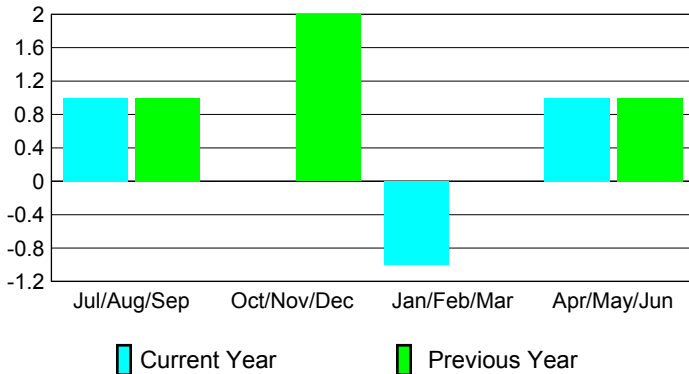

Club Results 2008-2009

Clubs 2007-2008

Month	New Club Goal	Actual New Clubs	Actual Dropped Clubs	Gain/Loss of Clubs	Gain/Loss of Clubs
Jul/Aug/Sep	0	1	0	1	1
Oct/Nov/Dec	2	0	0	0	2
Jan/Feb/Mar	0	-1	0	-1	0
Apr/May/June	1	2	-1	1	1
Totals	3	2	-1	1	4

Club Results 2008-2009

Goal, New, Dropped, Gain/Loss

Comparison of Club Gain/Loss

Current Year Compared to the Previous Year

YTD Status Quo Clubs 2008-2009

Status Quo Clubs Compared to Status Quo Members

MEMBERSHIP