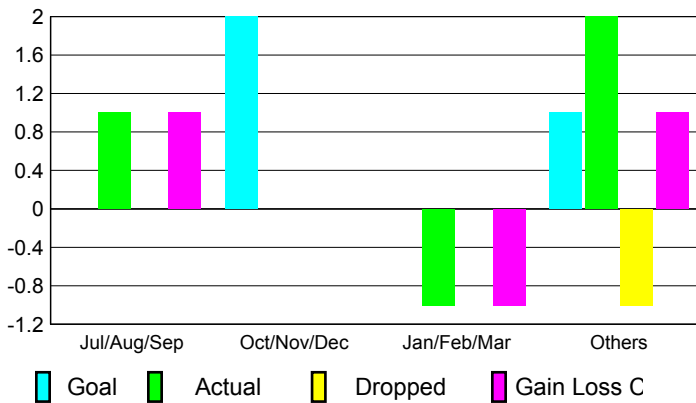

2008-2009 GMT Quarterly Report for District (or Undistricted) District 114 O

GMT: **Horst P Kirchgatterer**

Location: **AUSTRIA**

GMT CA: **4**

CLUBS

Club Results 2008-2009

Clubs 2007-2008

Month	New Club Goal	Actual New Clubs	Actual Dropped Clubs	Gain/Loss of Clubs	Gain/Loss of Clubs
Jul/Aug/Sep	0	1	0	1	1
Oct/Nov/Dec	2	0	0	0	2
Jan/Feb/Mar	0	-1	0	-1	0
Apr/May/June	1	2	-1	1	1
Totals	3	2	-1	1	4

Club Results 2008-2009

Goal, New, Dropped, Gain/Loss

Comparison of Club Gain/Loss

Current Year Compared to the Previous Year