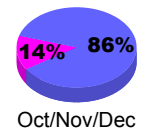

Gender Comparison 2008-2009