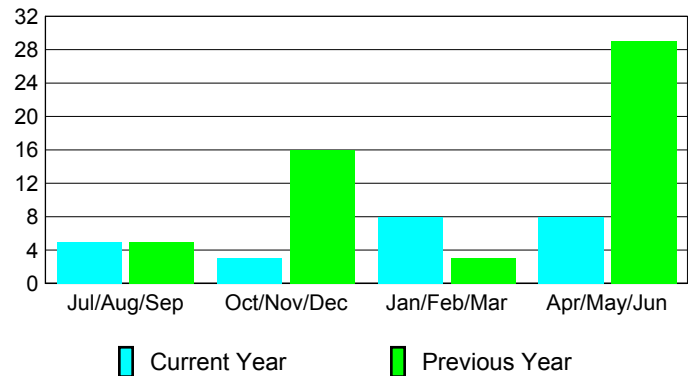

Membership Results 2008-2009

Membership 2007-2008

Month	Net Memb Goal	Actual New Memb	Actual Dropped Memb	Gain/Loss of Memb	Gain/Loss of Memb
Jul/Aug/Sep	20	18	-13	5	5
Oct/Nov/Dec	40	23	-20	3	16
Jan/Feb/Mar	20	19	-11	8	3
Apr/May/June	40	28	-20	8	29
Totals	120	88	-64	24	53

Membership Results 2008-2009

Goal, New, Dropped, Gain/Loss

Comparison of Membership Gain/Loss

Current Year Compared to the Previous Year

Gender Comparison 2008-2009

Jul/Aug/Sep

Oct/Nov/Dec

Jan/Feb/Mar