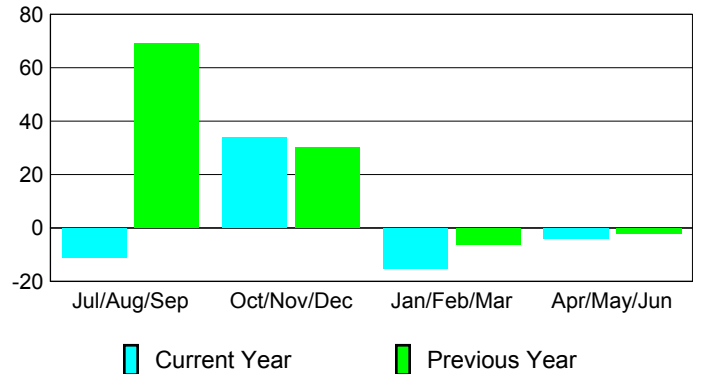

Gender Comparison 2008-2009

Male

Female