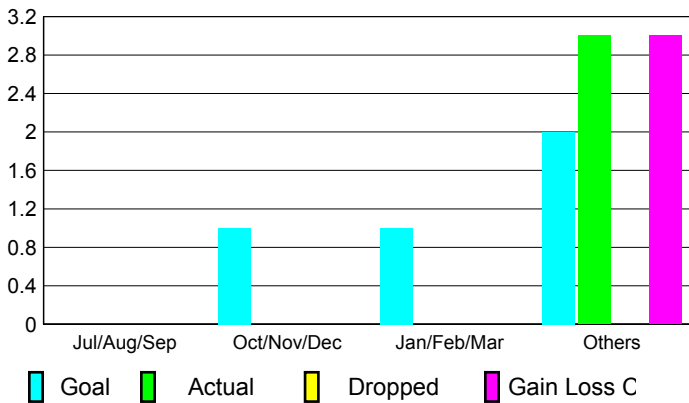

2008-2009 GMT Quarterly Report for District (or Undistricted) District 114 W

GMT: **Horst P Kirchgatterer**

Location: **AUSTRIA**

GMT CA: **4**

CLUBS

Club Results 2008-2009

Clubs 2007-2008

Month	New Club Goal	Actual New Clubs	Actual Dropped Clubs	Gain/Loss of Clubs	Gain/Loss of Clubs
Jul/Aug/Sep	0	0	0	0	0
Oct/Nov/Dec	1	0	0	0	1
Jan/Feb/Mar	1	0	0	0	1
Apr/May/Jun	2	3	0	3	2
Totals	4	3	0	3	4

Club Results 2008-2009

Goal, New, Dropped, Gain/Loss

Comparison of Club Gain/Loss

Current Year Compared to the Previous Year