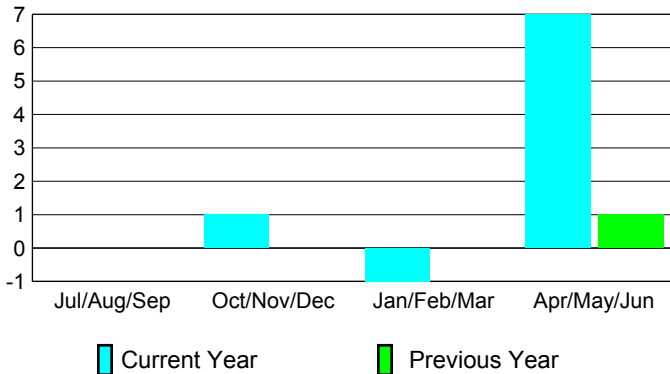

Club Results 2008-2009

Goal, New, Dropped, Gain/Loss

Comparison of Club Gain/Loss

Current Year Compared to the Previous Year

YTD Status Quo Clubs 2008-2009

Status Quo Clubs Compared to Status Quo Members

MEMBERSHIP