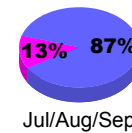

Gender Comparison 2008-2009