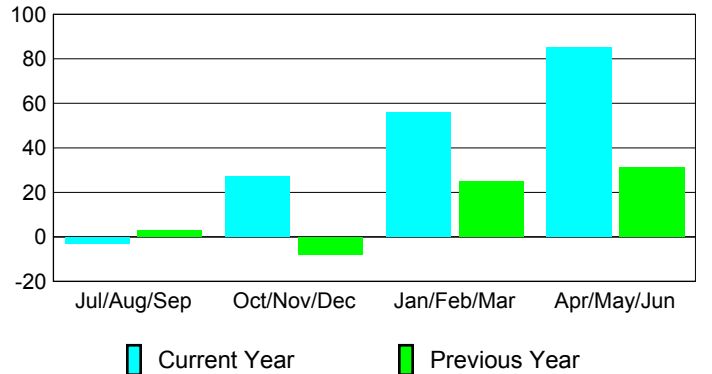

Membership Results 2008-2009

Membership 2007-2008

Month	Net Memb Goal	Actual New Memb	Actual Dropped Memb	Gain/Loss of Memb	Gain/Loss of Memb
Jul/Aug/Sep	3	22	-25	-3	3
Oct/Nov/Dec	18	64	-37	27	-8
Jan/Feb/Mar	20	88	-32	56	25
Apr/May/Jun	20	119	-34	85	31
Totals	61	293	-128	165	51

Membership Results 2008-2009

Goal, New, Dropped, Gain/Loss

Comparison of Membership Gain/Loss

Current Year Compared to the Previous Year

Gender Comparison 2008-2009

Jul/Aug/Sep

Oct/Nov/Dec

Jan/Feb/Mar