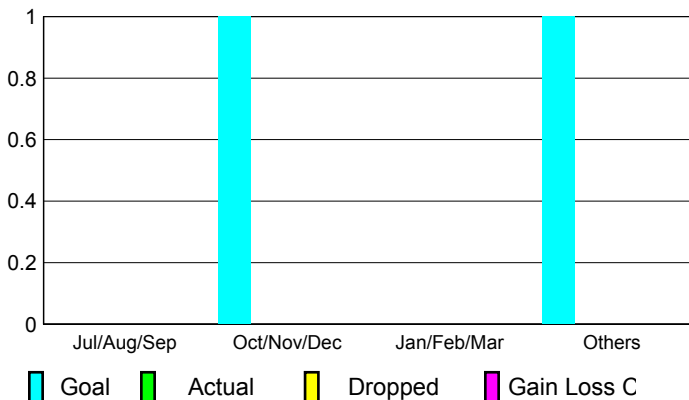

2008-2009 GMT Quarterly Report for District (or Undistricted) District 102 C

GMT: **Horst P Kirchgatterer**

Location: **SWITZERLAND**

GMT CA: **4**

CLUBS

Club Results 2008-2009

Clubs 2007-2008

Month	New Club Goal	Actual New Clubs	Actual Dropped Clubs	Gain/Loss of Clubs	Gain/Loss of Clubs
Jul/Aug/Sep	0	0	0	0	1
Oct/Nov/Dec	1	0	0	0	0
Jan/Feb/Mar	0	0	0	0	0
Apr/May/June	1	0	0	0	1
Totals	2	0	0	0	2

Club Results 2008-2009

Goal, New, Dropped, Gain/Loss

Comparison of Club Gain/Loss

Current Year Compared to the Previous Year